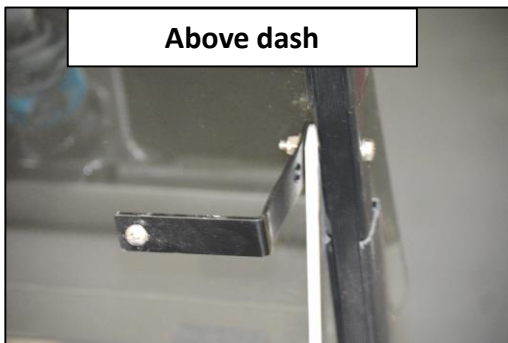

CARTCOOL

INSTALLATION ILLUSTRATIONS

ABOVE DASH

BELOW ROOF

**“L” BRACKET
ASSEMBLY
ILLUSTRATION A**

**“L” bracket installed on
roof support pole
(one on each side on cart)**