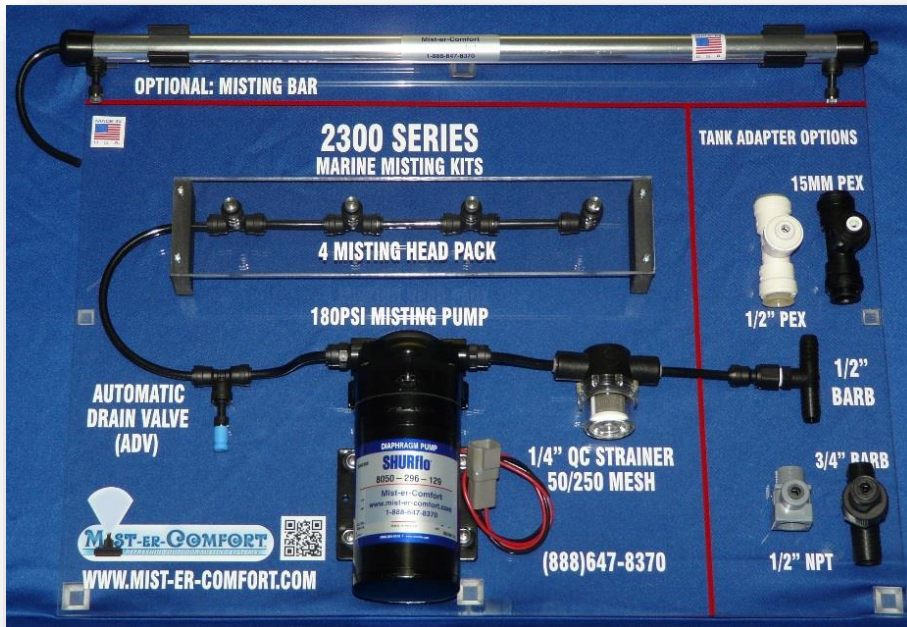

2300 Series Marine Misting Systems

Misting systems designed for boats WITH on-board fresh water tanks

Kit Order #	Tank Adapter Options					Kit Includes	
	1/2" Barb	3/4" Barb	1/2" PEX	15mm PEX	1/2" NPT	4 Head Pack	Misting Bar
2300	X					X	
2301	X						X
2310		X				X	
2311		X					X
2320			X			X	
2321			X				X
2330				X		X	
2331				X			X
2340					X	X	
2341					X		X

Call to order: (888) 647-8370
www.mister-comfort.com

Additional Misting Parts

Photo	Part #	Description
	7110	Automatic Drain Valve (ADV)
	8090	Misting Tube (35ft. or 500ft. Spools)
	8092	Misting Elbow Union
	8093	Misting Tee Union
	8094	Misting Straight Union
	8114	Stainless Steel Removable Misting Head
	8037	Misting Head Stem
	8116	Swivel Adapter for Misting Head
	8009	NEW Surface Mount Misting Head Plate
	8097	3/8" Misting Head Grommet
	8115	Electronic 12VDC ON/Off Valve
	8117	NEW 1/2" Barb Tank Adapter
	8120	NEW 3/4" Barb Tank Adapter
	8101	1/2" PEX Tank Adapter
	8102	15mm PEX Tank Adapter
	8032	NEW 1/2" NPT Tank Adapter
	8083	NEW ShurFlo 180psi Misting Pump
	8077	NEW 50 X 250 Mesh 1/4" QC Strainer
	7100	NEW Misting Bar Assembly